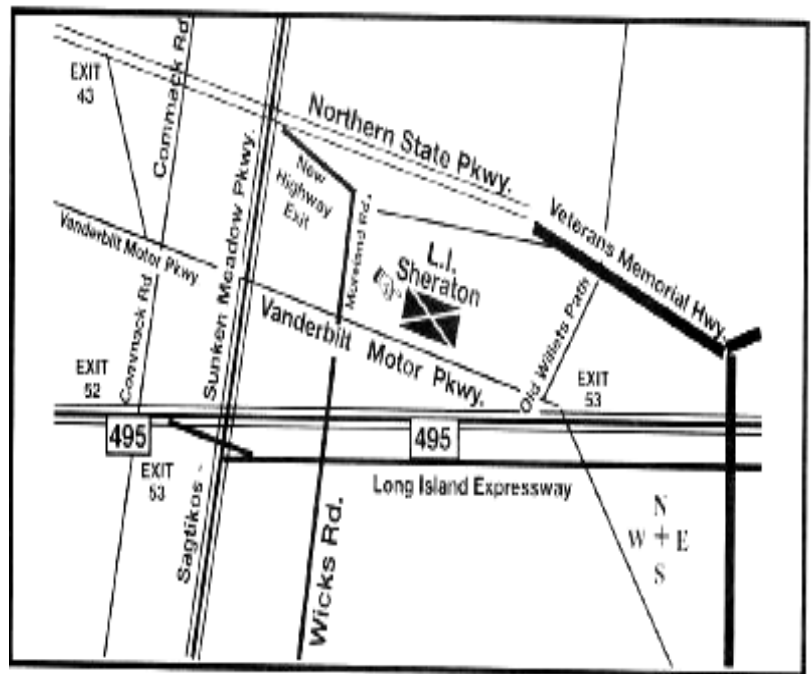

WebSite Address: www.crescentmoongoddess.com