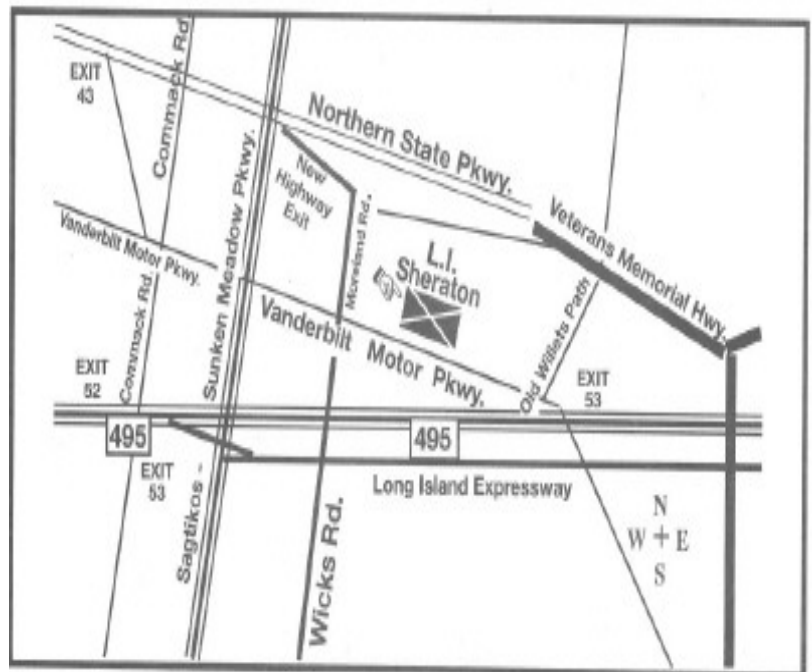

EastBound: Exit 53. Continue parallel wth Expressway 1/2 mile and follow "Wicks Road" sign off rampway down to traffic light. Turn left onto Wicks Road (Under Expressway) turn right at next light onto Vanderbilt Motor Parkway. The Sheraton is 150 yards ahead on your left.

WestBound: Exit 53. (Wicks Road). Exit first right off service road to light (Vanderbilt Motor Parkway), turn right. The Sheraton is just ahead on your left.

VIA NORTHERN STATE PARKWAY: (Exit 43) Make a left at stop light (Vanderbilt Motor Parkway) follow approximately 1 1/2 miles, Sheraton is on left.

New York City Transit

Metropolitan Transportation Authority

State of New York

<http://www.mta.nyc.ny.us/lirr/>

Penn Station

● Subways 1 2 3 A B C D E F N Q R

● Buses M10 M16 M34 Q32

Flatbush Avenue

● Subways 2 3 4 5 B D M N Q R

● Buses B41 B45 B63 B65 B67

Jamaica

● Subways E J Z

● Buses Q24 Q30 Q31 Q43 Q44 Q54 Q56

Green Bus Line at Jamaica

1-718-995-4700

● Q6 Q8 Q9 Q40 Q41 Q60